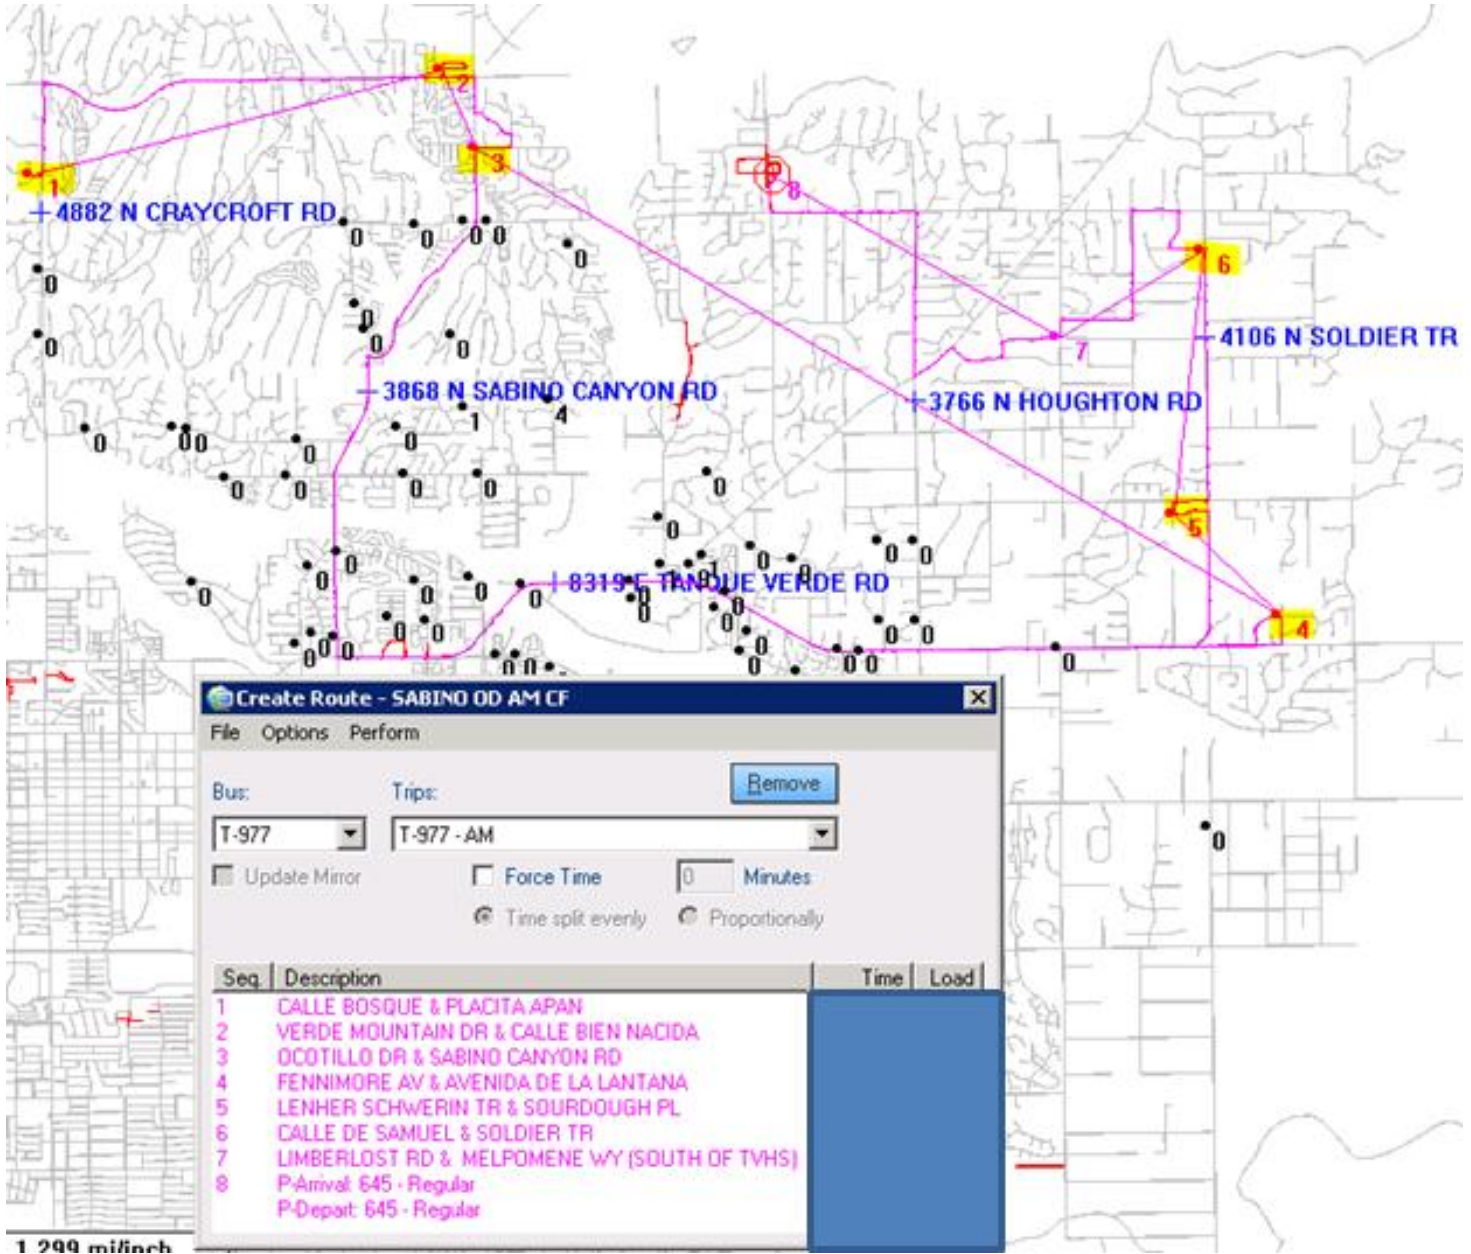

AM route with Catalina Foothills and Tanque Verde students

PM route with Catalina Foothills and Tanque Verde students